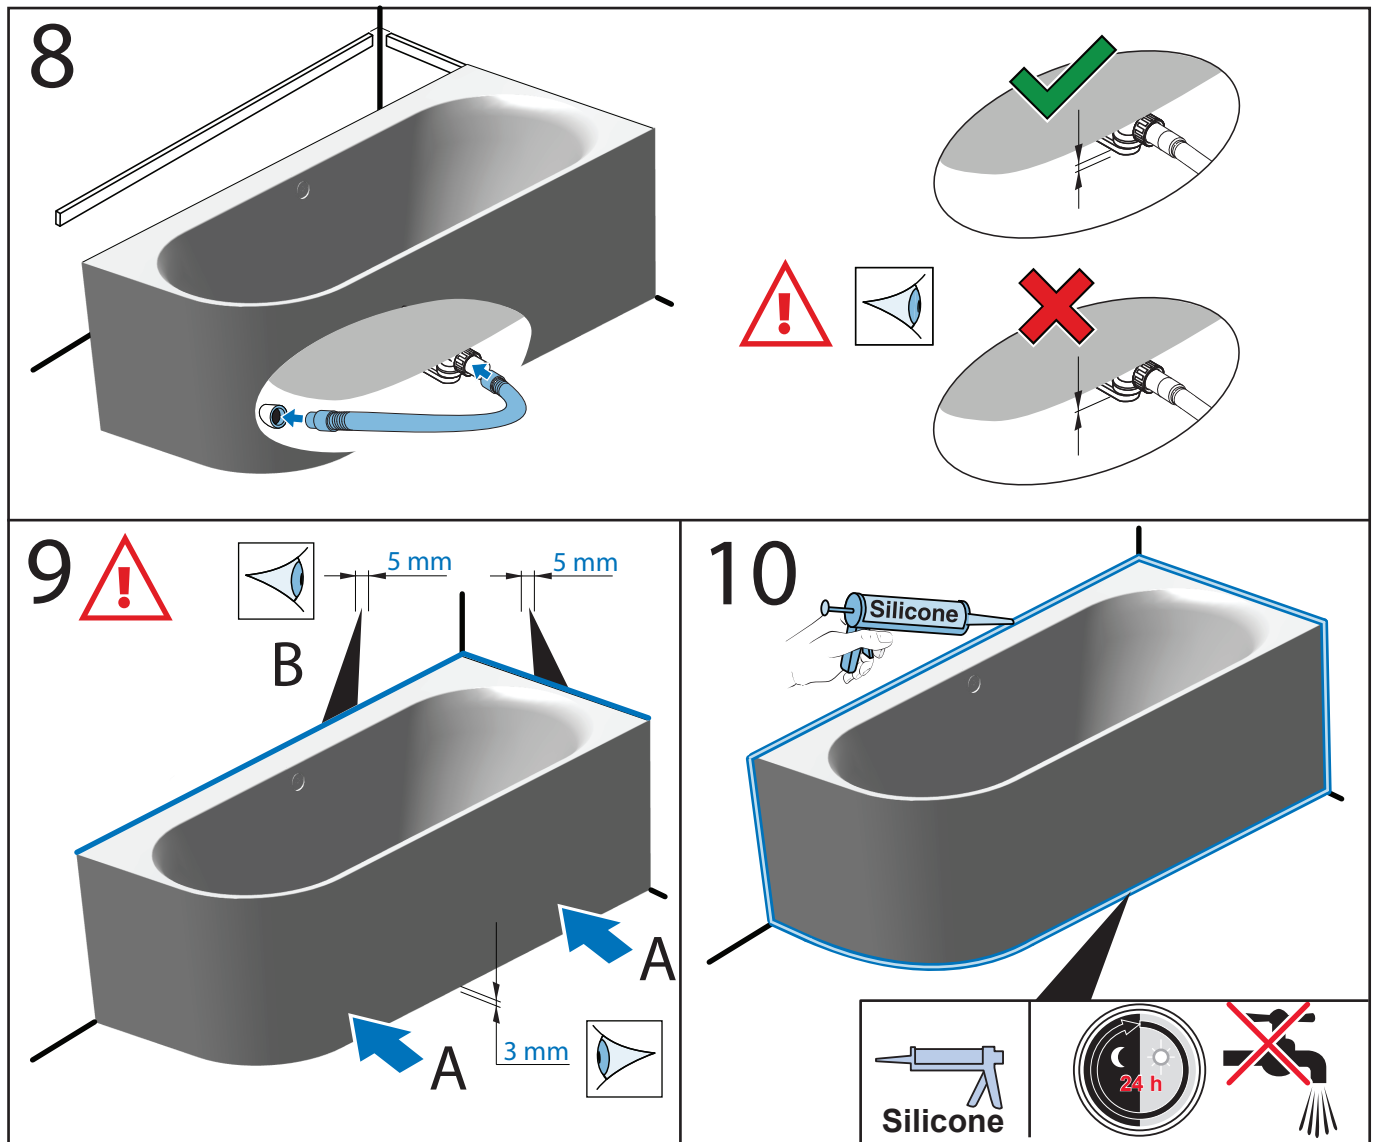

Villeroy & Boch

1748

VILLEROY & BOCH

GERMANY

Villeroy & Boch AG
Bathroom and Wellness Division
Headquarters
66693 Mettlach
Germany

Tel: +49 (0) 68 64 / 81 0
Fax: +49 (0) 68 64 / 81 1484

// 2023

Shades and dimensions subject to the usual tolerances. We reserve the right to make technical modifications to the range and alter colours.

VILLEROY-BOCH.COM